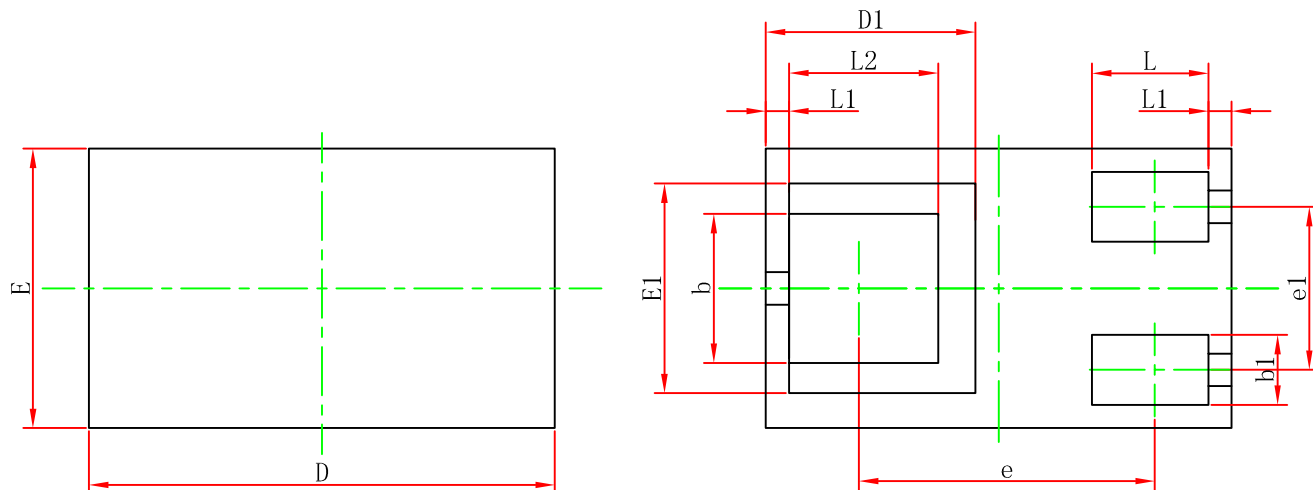

WBFBP-03E (1.0×0.6×0.5) PACKAGE OUTLINE DIMENSIONS

TOP VIEW

BOTTOM VIEW

SIDE VIEW

Symbol	Dimensions In Millimeters		Dimensions In Inches	
	Min.	Max.	Min.	Max.
A	0.450	0.550	0.018	0.022
A1	0.010	0.100	0.000	0.004
D	0.950	1.050	0.037	0.041
E	0.550	0.650	0.022	0.026
D1	0.450REF.		0.018REF.	
E1	0.450REF.		0.018REF.	
b	0.270	0.370	0.011	0.015
b1	0.100	0.200	0.004	0.008
e	0.635REF.		0.025REF.	
e1	0.300	0.400	0.012	0.016
L	0.200	0.300	0.008	0.012
L1	0.050REF.		0.002REF.	
L2	0.270	0.370	0.011	0.015

DFN/FBP(1.0×0.6×0.5) Tape and reel

DFN/FBP(1.0×0.6×0.5) Embossed Carrier Tape

Packaging Description:

DFN/FBP(1.0×0.6×0.5) parts are shipped in tape. The carrier tape is made from a dissipative (carbon filled) polycarbonate resin. The cover tape is a multilayer film (Heat Activated Adhesive in nature) primarily composed of polyester film, adhesive layer, sealant, and anti-static sprayed agent. These reeled parts in standard option are shipped with 5,000 units per 7" or 17.8cm diameter reel. The reels are clear in color and is made of polystyrene plastic (anti-static coated).

DFN/FBP(1.0×0.6×0.5) Tape Leader and Trailer

DFN/FBP(1.0×0.6×0.5) Reel

Dimensions are in millimeter								
Reel Option	D	D1	D2	G	H	I	W1	W2
7" Dia	Ø178.00	54.40	13.00	R78.00	R25.60	R6.50	9.50	12.30
Tolerance	+/-2	+/-1	+/-1	+/-1	+/-1	+/-1	+/-1	+/-1

Seal the box with the tape

Label on the Inner Box

Inner Box: 203 mm x 203mm x 195mm

Stamp "EMPTY" on the empty box

Seal the box with the tape

QA Label

Label on the Outer Box

Outer Box: 438 mm x 438mm x 220mm