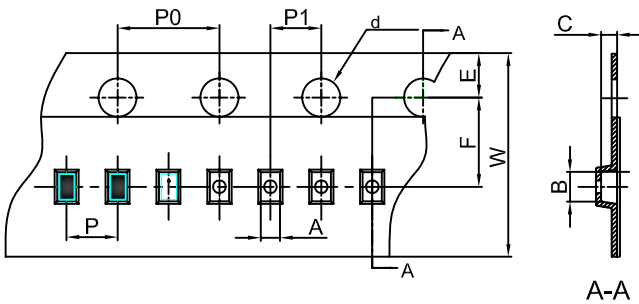

WBFBP-03E (1.0×0.6×0.5) PACKAGE OUTLINE DIMENSIONS

TOP VIEW

BOTTOM VIEW

SIDE VIEW

Symbol	Dimensions In Millimeters		Dimensions In Inches	
	Min.	Max.	Min.	Max.
A	0.450	0.550	0.018	0.022
A1	0.010	0.100	0.000	0.004
D	0.950	1.050	0.037	0.041
E	0.550	0.650	0.022	0.026
D1	0.450REF.		0.018REF.	
E1	0.450REF.		0.018REF.	
b	0.270	0.370	0.011	0.015
b1	0.100	0.200	0.004	0.008
e	0.635REF.		0.025REF.	
e1	0.300	0.400	0.012	0.016
L	0.200	0.300	0.008	0.012
L1	0.050REF.		0.002REF.	
L2	0.270	0.370	0.011	0.015

DFN/FBP(1.0×0.6×0.5) Tape and reel

DFN/FBP(1.0×0.6×0.5) Embossed Carrier Tape

Packaging Description:

DFN/FBP(1.0×0.6×0.5) parts are shipped in tape. The carrier tape is made from a dissipative (carbon filled) polycarbonate resin. The cover tape is a multilayer film (Heat Activated Adhesive in nature) primarily composed of polyester film, adhesive layer, sealant, and anti-static sprayed agent. These reeled parts in standard option are shipped with 5,000 units per 7" or 17.8cm diameter reel. The reels are clear in color and is made of polystyrene plastic (anti-static coated).

DFN/FBP(1.0×0.6×0.5) Tape Leader and Trailer

DFN/FBP(1.0×0.6×0.5) Reel

Dimensions are in millimeter								
Reel Option	D	D1	D2	G	H	I	W1	W2
7" Dia	Ø178.00	54.40	13.00	R78.00	R25.60	R6.50	9.50	12.30
Tolerance	+/-2	+/-1	+/-1	+/-1	+/-1	+/-1	+/-1	+/-1

Seal the box with the tape

Label on the Inner Box

Inner Box: 203 mm x 203mm x 195mm

Stamp "EMPTY" on the empty box

Seal the box with the tape

QA Label

Label on the Outer Box

Outer Box: 438 mm x 438mm x 220mm