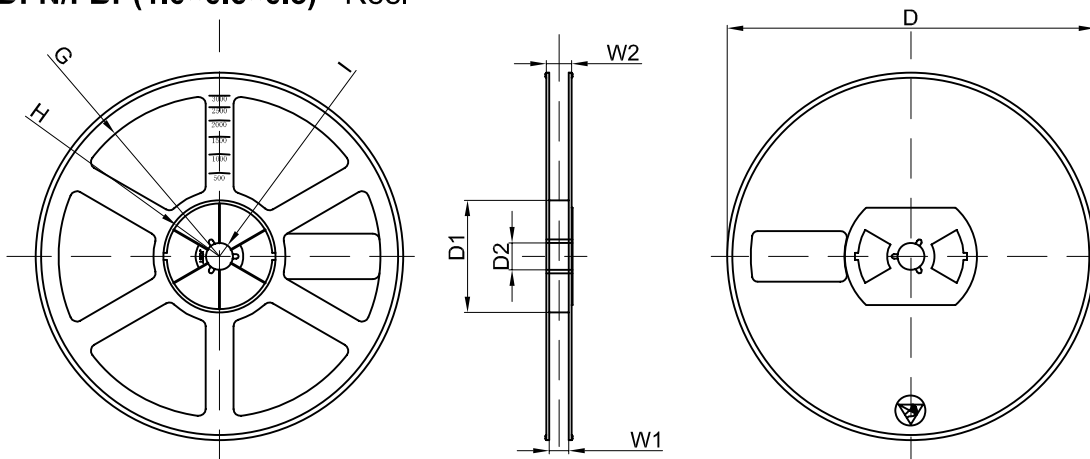

WBFBP-03E (1.0×0.6×0.5) PACKAGE OUTLINE DIMENSIONS

TOP VIEW

BOTTOM VIEW

SIDE VIEW

Symbol	Dimensions In Millimeters		Dimensions In Inches	
	Min.	Max.	Min.	Max.
A	0.450	0.550	0.018	0.022
A1	0.010	0.100	0.000	0.004
D	0.950	1.050	0.037	0.041
E	0.550	0.650	0.022	0.026
D1	0.450REF.		0.018REF.	
E1	0.450REF.		0.018REF.	
b	0.270	0.370	0.011	0.015
b1	0.100	0.200	0.004	0.008
e	0.635REF.		0.025REF.	
e1	0.300	0.400	0.012	0.016
L	0.200	0.300	0.008	0.012
L1	0.050REF.		0.002REF.	
L2	0.270	0.370	0.011	0.015

DFN/FBP(1.0×0.6×0.5) Tape and reel

DFN/FBP(1.0×0.6×0.5) Embossed Carrier Tape

Packaging Description:

DFN/FBP(1.0×0.6×0.5) parts are shipped in tape. The carrier tape is made from a dissipative (carbon filled) polycarbonate resin. The cover tape is a multilayer film (Heat Activated Adhesive in nature) primarily composed of polyester film, adhesive layer, sealant, and anti-static sprayed agent. These reeled parts in standard option are shipped with 5,000 units per 7" or 17.8cm diameter reel. The reels are clear in color and is made of polystyrene plastic (anti-static coated).

DFN/FBP(1.0×0.6×0.5) Tape Leader and Trailer

DFN/FBP(1.0×0.6×0.5) Reel

Dimensions are in millimeter								
Reel Option	D	D1	D2	G	H	I	W1	W2
7" Dia	Ø178.00	54.40	13.00	R78.00	R25.60	R6.50	9.50	12.30
Tolerance	+/-2	+/-1	+/-1	+/-1	+/-1	+/-1	+/-1	+/-1

Seal the box with the tape

Label on the Inner Box

Inner Box: 203 mm x 203mm x 195mm

Stamp "EMPTY" on the empty box

Seal the box with the tape

QA Label

Label on the Outer Box

Outer Box: 438 mm x 438mm x 220mm