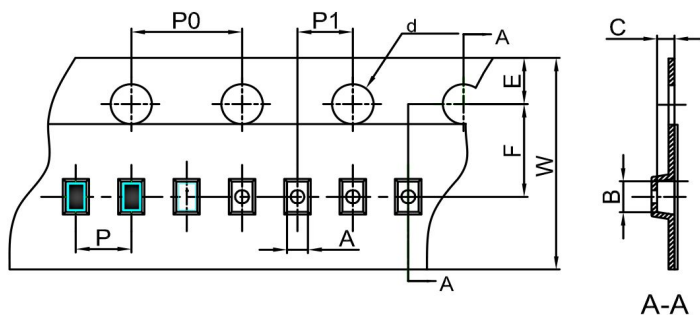

WBFBP-02C(1.0×0.6×0.5) PACKAGE OUTLINE DIMENSIONS

TOP VIEW

BOTTOM VIEW

SIDE VIEW

Symbol	Dimensions In Millimeters		Dimensions In Inches	
	Min.	Max.	Min.	Max.
A	0.450	0.550	0.018	0.022
A1	0.010	0.100	0.000	0.004
D	0.950	1.050	0.037	0.041
E	0.550	0.650	0.022	0.026
D1	0.470REF.		0.019REF.	
E1	0.420REF.		0.017REF.	
b	0.270	0.370	0.011	0.015
b1	0.250	0.350	0.010	0.014
e	0.555	0.655	0.022	0.026
e1	0.230REF.		0.009REF.	
L	0.250	0.350	0.010	0.014
L1	0.030REF.		0.001REF.	
L2	0.370	0.470	0.015	0.019
L3	0.040REF.		0.002REF.	

DFN/FBP(1.0×0.6×0.5) Tape and reel

DFN/FBP(1.0×0.6×0.5) Embossed Carrier Tape

Packaging Description:

DFN/FBP(1.0×0.6×0.5) parts are shipped in tape. The carrier tape is made from a dissipative (carbon filled) polycarbonate resin. The cover tape is a multilayer film (Heat Activated Adhesive in nature) primarily composed of polyester film, adhesive layer, sealant, and anti-static sprayed agent. These reeled parts in standard option are shipped with 5,000 units per 7" or 17.8cm diameter reel. The reels are clear in color and is made of polystyrene plastic (anti-static coated).

A-A

Dimensions are in millimeter

Pkg type	A	B	C	d	E	F	P0	P	P1	W
DFN/FBP(1.0×0.6×0.5)	0.66	1.15	0.66	∅1.50	1.75	3.50	4.00	2.00	2.00	8.00
(Tolerance)	+0.04/-0.01	+/-0.05	+/-0.05	+0.1/-0	+/-0.1	+/-0.05	+/-0.05	+/-0.05	+/-0.05	+0.3/-0.1

Label on the Inner Box

Inner Box: 203 mm x 203 mm x 195 mm

Stamp "EMPTY" on the empty box

Seal the box with the tape

QA Label

Label on the Outer Box

Outer Box: 438 mm x 438 mm x 220 mm