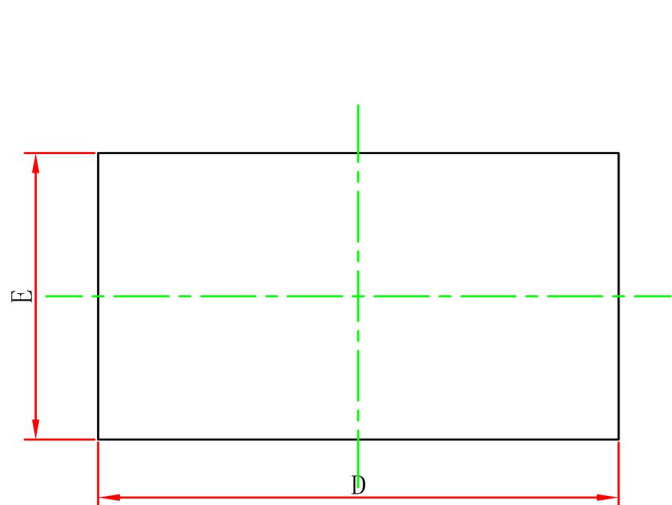

WBFBP-02C(1.0×0.6×0.5) PACKAGE OUTLINE DIMENSIONS

TOP VIEW

BOTTOM VIEW

SIDE VIEW

Symbol	Dimensions In Millimeters		Dimensions In Inches	
	Min.	Max.	Min.	Max.
A	0.450	0.550	0.018	0.022
A1	0.010	0.100	0.000	0.004
D	0.950	1.050	0.037	0.041
E	0.550	0.650	0.022	0.026
D1	0.470REF.		0.019REF.	
E1	0.420REF.		0.017REF.	
b	0.270	0.370	0.011	0.015
b1	0.250	0.350	0.010	0.014
e	0.555	0.655	0.022	0.026
e1	0.230REF.		0.009REF.	
L	0.250	0.350	0.010	0.014
L1	0.030REF.		0.001REF.	
L2	0.370	0.470	0.015	0.019
L3	0.040REF.		0.002REF.	

DFN/FBP(1.0×0.6×0.5) Tape and reel

DFN/FBP(1.0×0.6×0.5) Embossed Carrier Tape

Packaging Description:

DFN/FBP(1.0×0.6×0.5) parts are shipped in tape. The carrier tape is made from a dissipative (carbon filled) polycarbonate resin. The cover tape is a multilayer film (Heat Activated Adhesive in nature) primarily composed of polyester film, adhesive layer, sealant, and anti-static sprayed agent. These reeled parts in standard option are shipped with 5,000 units per 7" or 17.8cm diameter reel. The reels are clear in color and is made of polystyrene plastic (anti-static coated).

DFN/FBP(1.0×0.6×0.5) Tape Leader and Trailer

DFN/FBP(1.0×0.6×0.5) Reel

Dimensions are in millimeter

Reel Option	D	D1	D2	G	H	I	W1	W2
7"Dia	∅178.00	54.40	13.00	R78.00	R25.60	R6.50	9.50	12.30
Tolerance	+/-2	+/-1	+/-1	+/-1	+/-1	+/-1	+/-1	+/-1

Label on the Inner Box

Inner Box: 203 mm x 203 mm x 195 mm

Stamp "EMPTY" on the empty box

Seal the box with the tape

QA Label

Label on the Outer Box

Outer Box: 438 mm x 438 mm x 220 mm