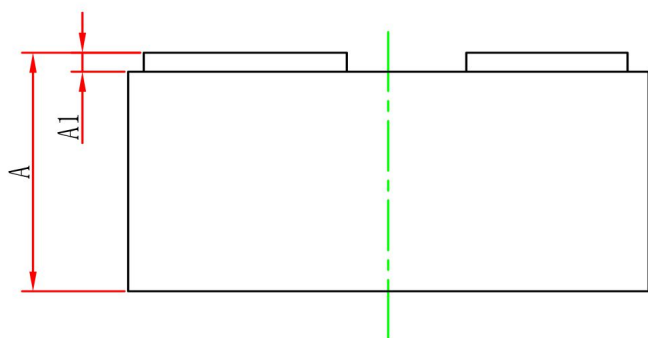

WBFBP-02C(1.0×0.6×0.5) PACKAGE OUTLINE DIMENSIONS

TOP VIEW

BOTTOM VIEW

SIDE VIEW

Symbol	Dimensions In Millimeters		Dimensions In Inches	
	Min.	Max.	Min.	Max.
A	0.450	0.550	0.018	0.022
A1	0.010	0.100	0.000	0.004
D	0.950	1.050	0.037	0.041
E	0.550	0.650	0.022	0.026
D1	0.470REF.		0.019REF.	
E1	0.420REF.		0.017REF.	
b	0.270	0.370	0.011	0.015
b1	0.250	0.350	0.010	0.014
e	0.555	0.655	0.022	0.026
e1	0.230REF.		0.009REF.	
L	0.250	0.350	0.010	0.014
L1	0.030REF.		0.001REF.	
L2	0.370	0.470	0.015	0.019
L3	0.040REF.		0.002REF.	

DFN/FBP(1.0×0.6×0.5) Tape and reel

DFN/FBP(1.0×0.6×0.5) Embossed Carrier Tape

Packaging Description:

DFN/FBP(1.0×0.6×0.5) parts are shipped in tape. The carrier tape is made from a dissipative (carbon filled) polycarbonate resin. The cover tape is a multilayer film (Heat Activated Adhesive in nature) primarily composed of polyester film, adhesive layer, sealant, and anti-static sprayed agent. These reeled parts in standard option are shipped with 5,000 units per 7" or 17.8cm diameter reel. The reels are clear in color and is made of polystyrene plastic (anti-static coated).

A-A

Dimensions are in millimeter

Pkg type	A	B	C	d	E	F	P0	P	P1	W
DFN/FBP(1.0×0.6×0.5)	0.66	1.15	0.66	∅1.50	1.75	3.50	4.00	2.00	2.00	8.00
(Tolerance)	+0.04/-0.01	+/-0.05	+/-0.05	+0.1/-0	+/-0.1	+/-0.05	+/-0.05	+/-0.05	+/-0.05	+0.3/-0.1

Label on the Inner Box

Inner Box: 203 mm x 203 mm x 195 mm

Stamp "EMPTY" on the empty box

Seal the box with the tape

QA Label

Label on the Outer Box

Outer Box: 438 mm x 438 mm x 220 mm