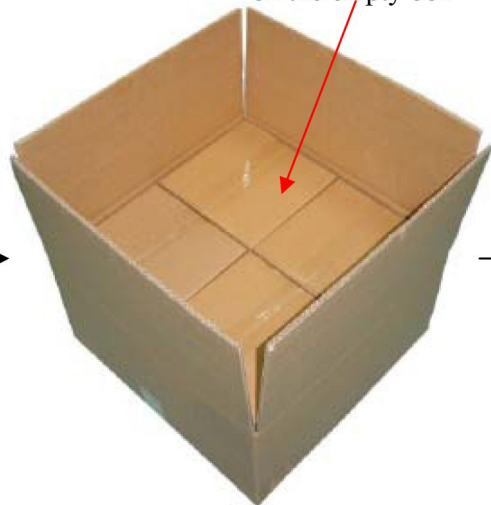

DFN/FBP(1.0×0.6×0.5) Tape and reel

DFN/FBP(1.0×0.6×0.5) Embossed Carrier Tape

Packaging Description:

DFN/FBP(1.0×0.6×0.5) parts are shipped in tape. The carrier tape is made from a dissipative (carbon filled) polycarbonate resin. The cover tape is a multilayer film (Heat Activated Adhesive in nature) primarily composed of polyester film, adhesive layer, sealant, and anti-static sprayed agent. These reeled parts in standard option are shipped with 5,000 units per 7" or 17.8cm diameter reel. The reels are clear in color and is made of polystyrene plastic (anti-static coated).

DFN/FBP(1.0×0.6×0.5) Tape Leader and Trailer

DFN/FBP(1.0×0.6×0.5) Reel

Dimensions are in millimeter

Reel Option	D	D1	D2	G	H	I	W1	W2
7"Dia	∅178.00	54.40	13.00	R78.00	R25.60	R6.50	9.50	12.30
Tolerance	+/-2	+/-1	+/-1	+/-1	+/-1	+/-1	+/-1	+/-1

REEL	Reel Size	Box	Box Size(mm)	Carton	Carton Size(mm)	G.W.(kg)
10000 pcs	7 inch	150,000 pcs	203×203×195	600,000 pcs	438×438×220	

The bottom gasket

10000 x 15 PCS

10000 x 1 PCS

The top gasket

Seal the box with the tape

Label on the Inner Box

Inner Box: 203 mm x 203 mm x 195 mm

Stamp "EMPTY" on the empty box

Seal the box with the tape

QA Label

Label on the Outer Box

Outer Box: 438 mm x 438 mm x 220 mm