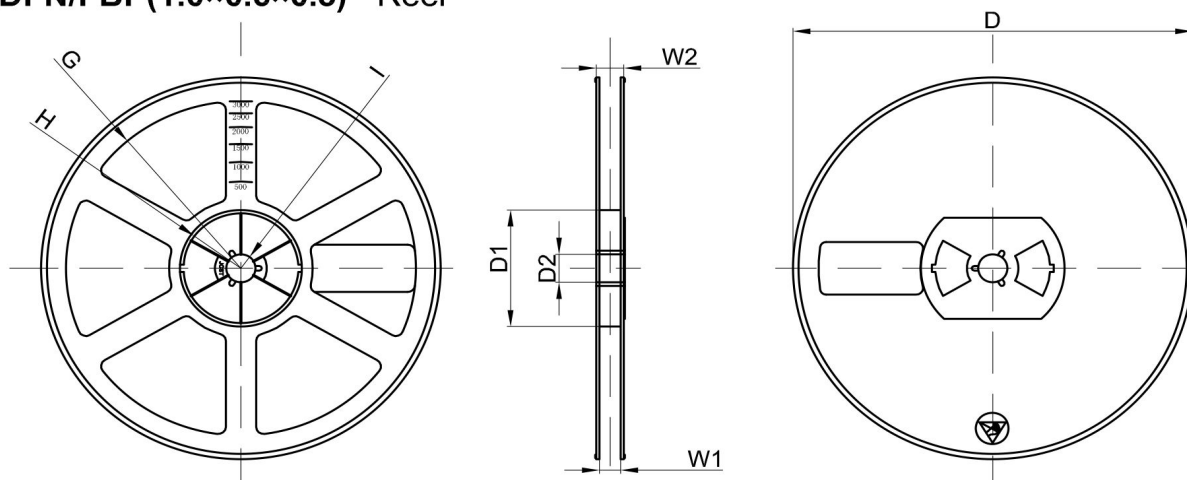

WBFBP-02C(1.0×0.6×0.5) PACKAGE OUTLINE DIMENSIONS

TOP VIEW

BOTTOM VIEW

SIDE VIEW

Symbol	Dimensions In Millimeters		Dimensions In Inches	
	Min.	Max.	Min.	Max.
A	0.450	0.550	0.018	0.022
A1	0.010	0.100	0.000	0.004
D	0.950	1.050	0.037	0.041
E	0.550	0.650	0.022	0.026
D1	0.470REF.		0.019REF.	
E1	0.420REF.		0.017REF.	
b	0.270	0.370	0.011	0.015
b1	0.250	0.350	0.010	0.014
e	0.555	0.655	0.022	0.026
e1	0.230REF.		0.009REF.	
L	0.250	0.350	0.010	0.014
L1	0.030REF.		0.001REF.	
L2	0.370	0.470	0.015	0.019
L3	0.040REF.		0.002REF.	

A-A

Dimensions are in millimeter

Pkg type	A	B	C	d	E	F	P0	P	P1	W
DFN/FBP(1.0×0.6×0.5)	0.66	1.15	0.66	∅1.50	1.75	3.50	4.00	2.00	2.00	8.00
(Tolerance)	+0.04/-0.01	+/-0.05	+/-0.05	+0.1/-0	+/-0.1	+/-0.05	+/-0.05	+/-0.05	+/-0.05	+0.3/-0.1

DFN/FBP(1.0×0.6×0.5) Tape Leader and Trailer

DFN/FBP(1.0×0.6×0.5) Reel

Dimensions are in millimeter

Reel Option	D	D1	D2	G	H	I	W1	W2
7"Dia	∅178.00	54.40	13.00	R78.00	R25.60	R6.50	9.50	12.30
Tolerance	+/-2	+/-1	+/-1	+/-1	+/-1	+/-1	+/-1	+/-1

Label on the Inner Box

Inner Box: 203 mm x 203 mm x 195 mm

Stamp "EMPTY" on the empty box

Seal the box with the tape

QA Label

Label on the Outer Box

Outer Box: 438 mm x 438 mm x 220 mm