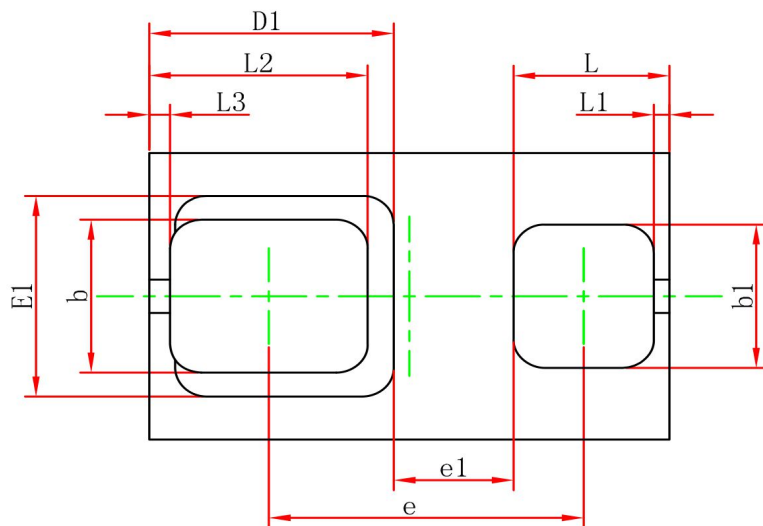

WBFBP-02C(1.0×0.6×0.5) PACKAGE OUTLINE DIMENSIONS

TOP VIEW

BOTTOM VIEW

SIDE VIEW

Symbol	Dimensions In Millimeters		Dimensions In Inches	
	Min.	Max.	Min.	Max.
A	0.450	0.550	0.018	0.022
A1	0.010	0.100	0.000	0.004
D	0.950	1.050	0.037	0.041
E	0.550	0.650	0.022	0.026
D1	0.470REF.		0.019REF.	
E1	0.420REF.		0.017REF.	
b	0.270	0.370	0.011	0.015
b1	0.250	0.350	0.010	0.014
e	0.555	0.655	0.022	0.026
e1	0.230REF.		0.009REF.	
L	0.250	0.350	0.010	0.014
L1	0.030REF.		0.001REF.	
L2	0.370	0.470	0.015	0.019
L3	0.040REF.		0.002REF.	

DFN/FBP(1.0×0.6×0.5) Tape and reel

DFN/FBP(1.0×0.6×0.5) Embossed Carrier Tape

Packaging Description:

DFN/FBP(1.0×0.6×0.5) parts are shipped in tape. The carrier tape is made from a dissipative (carbon filled) polycarbonate resin. The cover tape is a multilayer film (Heat Activated Adhesive in nature) primarily composed of polyester film, adhesive layer, sealant, and anti-static sprayed agent. These reeled parts in standard option are shipped with 5,000 units per 7" or 17.8cm diameter reel. The reels are clear in color and is made of polystyrene plastic (anti-static coated).

DFN/FBP(1.0×0.6×0.5) Tape Leader and Trailer

DFN/FBP(1.0×0.6×0.5) Reel

Dimensions are in millimeter

Reel Option	D	D1	D2	G	H	I	W1	W2
7"Dia	∅178.00	54.40	13.00	R78.00	R25.60	R6.50	9.50	12.30
Tolerance	+/-2	+/-1	+/-1	+/-1	+/-1	+/-1	+/-1	+/-1

Label on the Inner Box

Inner Box: 203 mm x 203 mm x 195 mm

Stamp "EMPTY" on the empty box

Seal the box with the tape

QA Label

Label on the Outer Box

Outer Box: 438 mm x 438 mm x 220 mm