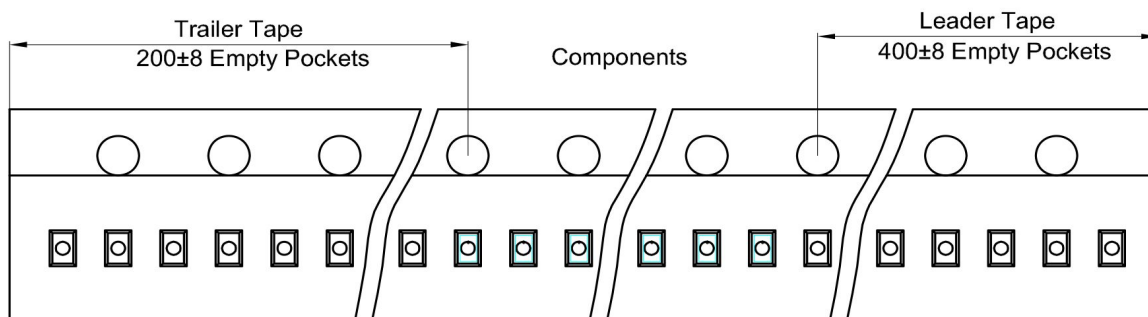

DFN/FBP(1.0×0.6×0.5) Tape Leader and Trailer