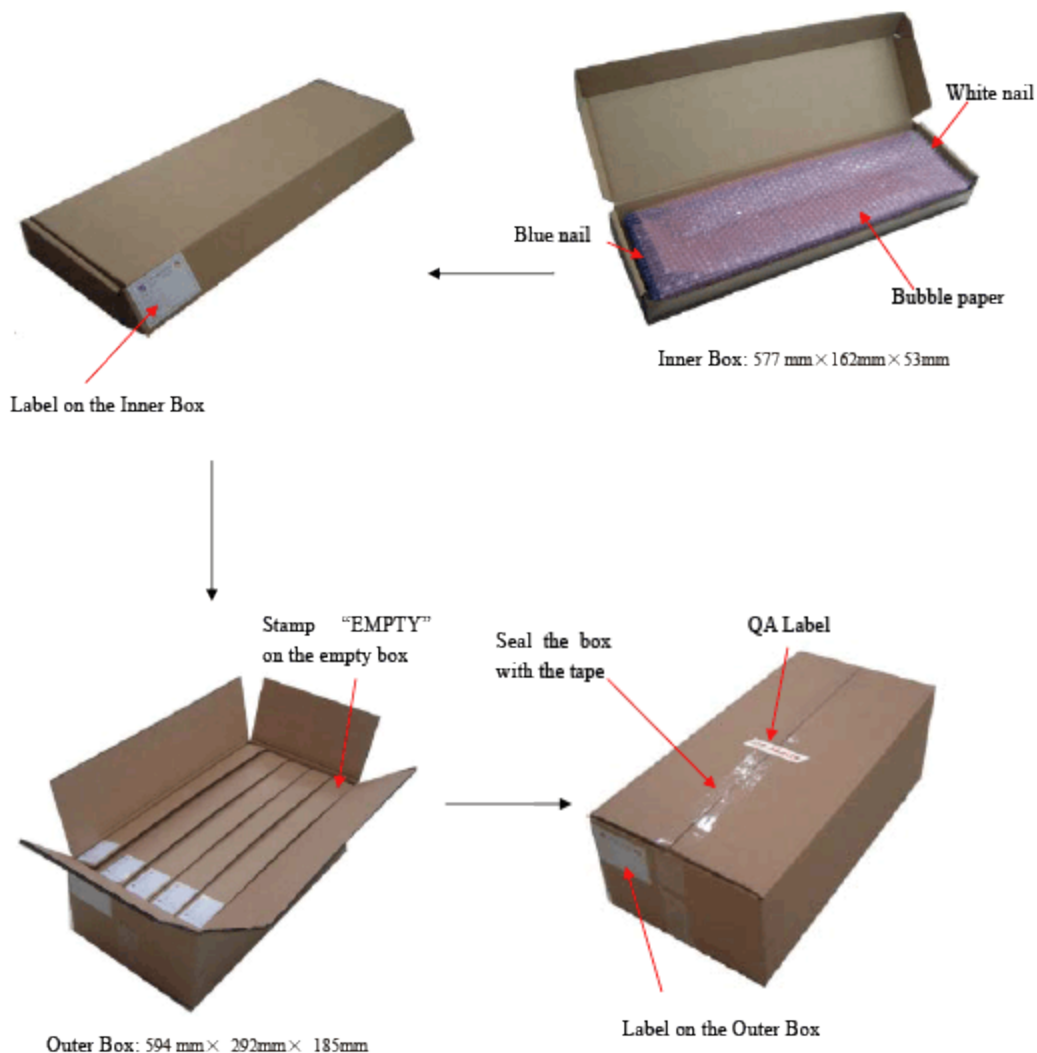

Packaging Description:

TO-252 parts are shipped in tape. The carrier tape is made from a dissipative (carbon filled) polycarbonate resin. The cover tape is a multilayer film (Heat Activated Adhesive in nature) primarily composed of polyester film, adhesive layer, sealant, and anti-static sprayed agent. These reeled parts in standard option are shipped with 25,00 units per 13" or 33.0 cm diameter reel. The reels are clear in color and is made of polystyrene plastic (anti-static coated).

Inner Box: 340 mm × 336mm × 29mm

Label on the Reel

Label on the Inner Box

Stamp "EMPTY" on the empty box

Seal the box with the tape

QA Label

Label on the Outer Box

Outer Box: 353 mm × 346mm × 365mm

Common Packing: (5 inner boxes/carton)

Common Packing: (10 inner boxes/carton)