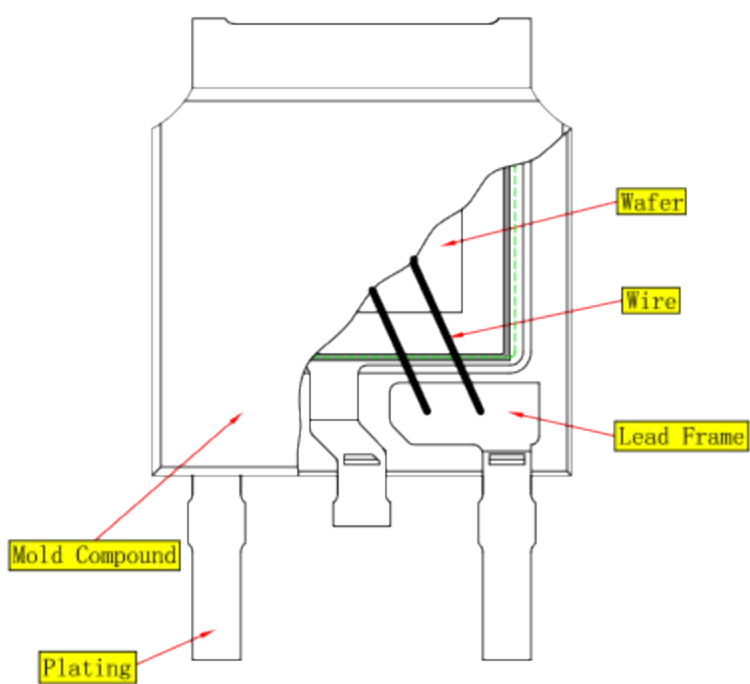

格式 (1)

制图:

描图:

幅面: A4

正视图

左视图

TO-252 Tape and reel

TO-252 Embossed Carrier Tape

Packaging Description:

TO-252 parts are shipped in tape. The carrier tape is made from a dissipative (carbon filled) polycarbonate resin. The cover tape is a multilayer film (Heat Activated Adhesive in nature) primarily composed of polyester film, adhesive layer, sealant, and anti-static sprayed agent. These reeled parts in standard option are shipped with 25,00 units per 13" or 33.0 cm diameter reel. The reels are clear in color and is made of polystyrene plastic (anti-static coated).