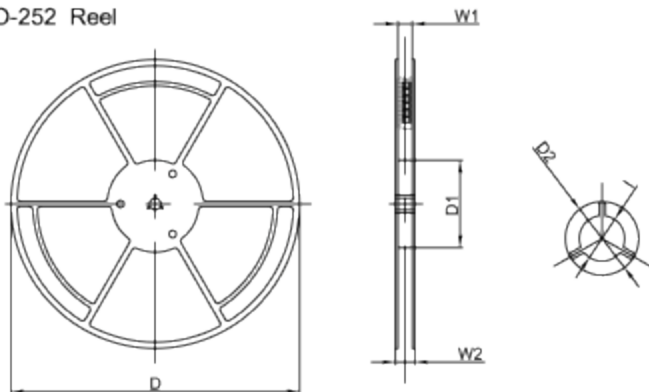

TO-252 Reel

Dimensions are in millimeter						
Reel Option	D	D1	D2	W1	W2	I
13" Dia	330.00	100.00	Ø21.00	16.40	21.00	Ø13.00
Tolerance	+/-2	+/-1	+/-1	+/-1	+/-1	+/-1

REEL	Reel Size	Box	Box Size(mm)	Carton	Carton Size(mm)	G.W.(kg)
2,500 pcs	13inch	2,500 pcs	340×336×29	25,000 pcs	353×346×365	14.04