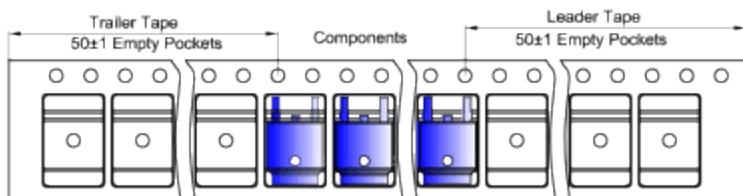

TO-252 Tape Leader and Trailer