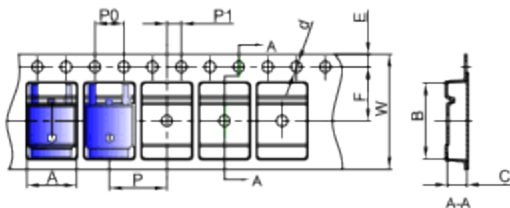

TO-252-2L PACKAGE OUTLINE DIMENSIONS

Symbol	Dimensions In Millimeters		Dimensions In Inches	
	Min.	Max.	Min.	Max.
A	2.200	2.400	0.087	0.094
A1	0.000	0.127	0.000	0.005
b	0.660	0.860	0.026	0.034
c	0.460	0.580	0.018	0.023
D	6.500	6.700	0.256	0.264
D1	5.100	5.460	0.201	0.215
D2	4.830 REF.		0.190 REF.	
E	6.000	6.200	0.236	0.244
e	2.186	2.386	0.086	0.094
L	9.800	10.400	0.386	0.409
L1	2.900 REF.		0.114 REF.	
L2	1.400	1.700	0.055	0.067
L3	1.600 REF.		0.063 REF.	
L4	0.600	1.000	0.024	0.039
phi	1.100	1.300	0.043	0.051
theta	0°	8°	0°	8°
h	0.000	0.300	0.000	0.012
V	5.350 REF.		0.211 REF.	

格式 (1)

制图:

描图:

幅面: A4

正视图

左视图

TO-252 Tape and reel

TO-252 Embossed Carrier Tape

Packaging Description:

TO-252 parts are shipped in tape. The carrier tape is made from a dissipative (carbon filled) polycarbonate resin. The cover tape is a multilayer film (Heat Activated Adhesive in nature) primarily composed of polyester film, adhesive layer, sealant, and anti-static sprayed agent. These reeled parts in standard option are shipped with 25,00 units per 13" or 33.0 cm diameter reel. The reels are clear in color and is made of polystyrene plastic (anti-static coated).