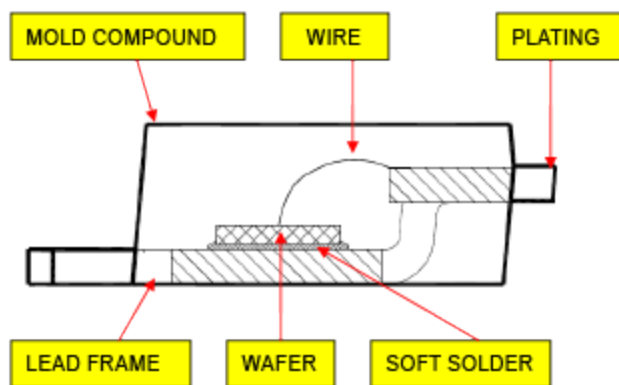

## TO-251S PACKAGE OUTLINE DIMENSIONS

Symbol	Dimensions In Millimeters		Dimensions In Inches	
	Min.	Max.	Min.	Max.
A	2.200	2.400	0.087	0.094
b	0.660	0.860	0.026	0.034
c	0.460	0.580	0.018	0.023
D	6.500	6.700	0.256	0.264
D1	5.100	5.460	0.201	0.215
D2	4.830 REF.		0.190 REF.	
E	6.000	6.200	0.236	0.244
e	2.186	2.386	0.086	0.094
L	10.400	11.000	0.409	0.433
L1	3.500 REF.		0.138 REF.	
L2	1.600 REF.		0.063 REF.	
Φ	1.100	1.300	0.043	0.051
h	0.000	0.300	0.000	0.012
V	5.350 REF.		0.211 REF.	

Inner Box: 240 mm × 165mm × 95mm

Label on the Inner Box

Stamp "EMPTY"  
on the empty box

Outer Box: 525 mm × 360mm × 262mm

Seal the box  
with the tape

QA Label

Label on the Outer Box

Common Packing: (5 inner boxes/carton)