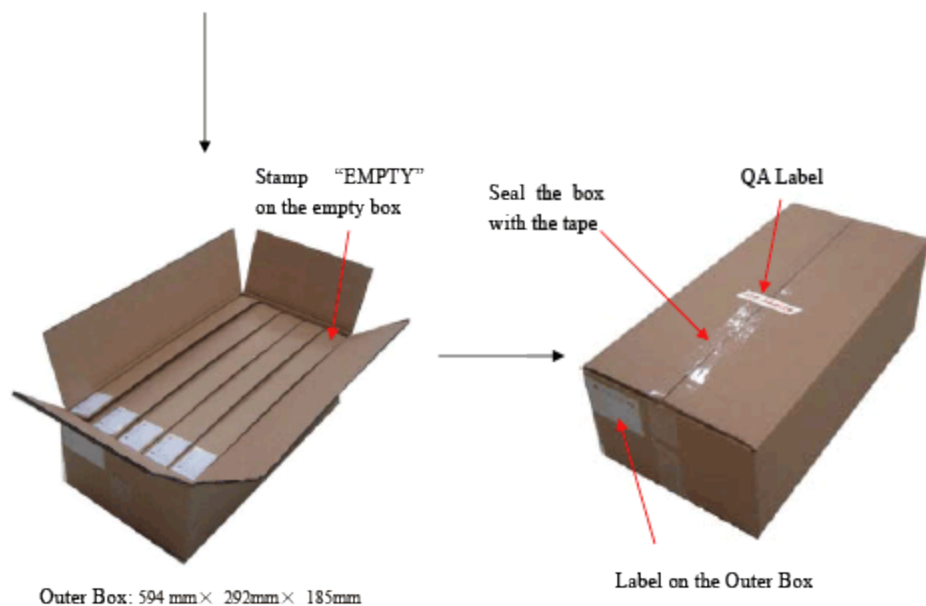

## TO-251S PACKAGE OUTLINE DIMENSIONS

Symbol	Dimensions In Millimeters		Dimensions In Inches	
	Min.	Max.	Min.	Max.
A	2.200	2.400	0.087	0.094
b	0.660	0.860	0.026	0.034
c	0.460	0.580	0.018	0.023
D	6.500	6.700	0.256	0.264
D1	5.100	5.460	0.201	0.215
D2	4.830 REF.		0.190 REF.	
E	6.000	6.200	0.236	0.244
e	2.186	2.386	0.086	0.094
L	10.400	11.000	0.409	0.433
L1	3.500 REF.		0.138 REF.	
L2	1.600 REF.		0.063 REF.	
Φ	1.100	1.300	0.043	0.051
h	0.000	0.300	0.000	0.012
V	5.350 REF.		0.211 REF.	

Inner Box: 240 mm × 165mm × 95mm

Label on the Inner Box

Stamp "EMPTY"  
on the empty box

Outer Box: 525 mm × 360mm × 262mm

Seal the box  
with the tape

QA Label

Label on the Outer Box

Common Packing: (5 inner boxes/carton)

Common Packing: (10 inner boxes/carton)