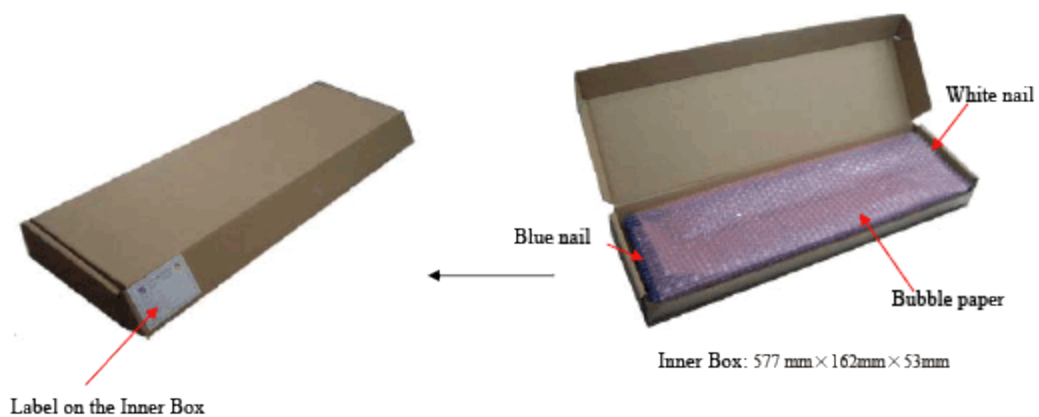

## TO-251S PACKAGE OUTLINE DIMENSIONS

Symbol	Dimensions In Millimeters		Dimensions In Inches	
	Min.	Max.	Min.	Max.
A	2.200	2.400	0.087	0.094
b	0.660	0.860	0.026	0.034
c	0.460	0.580	0.018	0.023
D	6.500	6.700	0.256	0.264
D1	5.100	5.460	0.201	0.215
D2	4.830 REF.		0.190 REF.	
E	6.000	6.200	0.236	0.244
e	2.186	2.386	0.086	0.094
L	10.400	11.000	0.409	0.433
L1	3.500 REF.		0.138 REF.	
L2	1.600 REF.		0.063 REF.	
Φ	1.100	1.300	0.043	0.051
h	0.000	0.300	0.000	0.012
V	5.350 REF.		0.211 REF.	

Inner Box: 240 mm × 165mm × 95mm

Label on the Inner Box

Stamp "EMPTY"  
on the empty box

Outer Box: 525 mm × 360mm × 262mm

Seal the box  
with the tape

QA Label

Label on the Outer Box

Common Packing: (5 inner boxes/carton)

Common Packing: (10 inner boxes/carton)