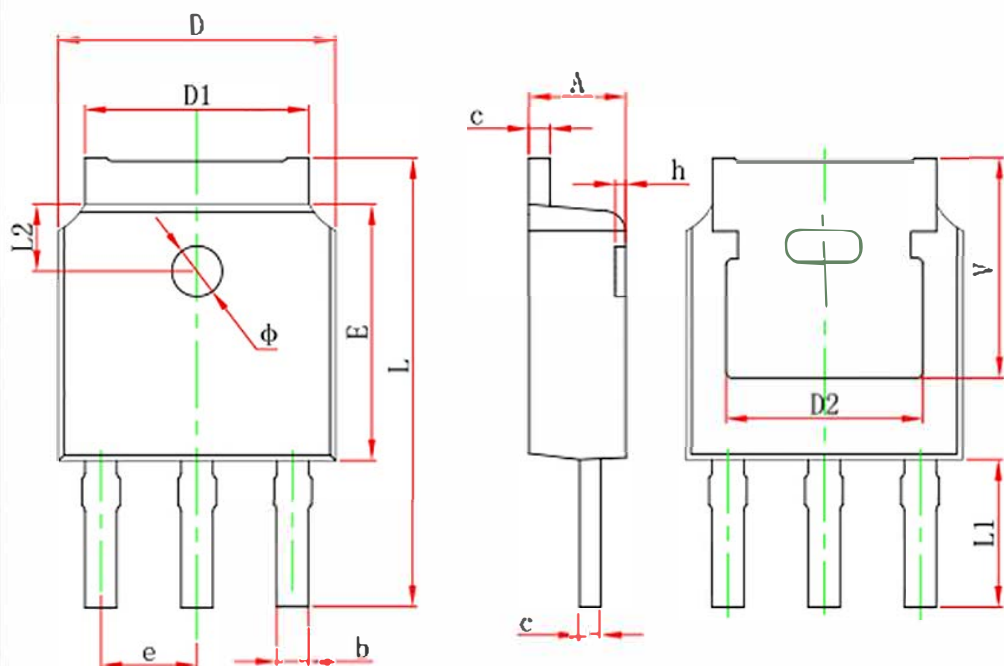

## TO-251S PACKAGE OUTLINE DIMENSIONS

Symbol	Dimensions In Millimeters		Dimensions In Inches	
	Min.	Max.	Min.	Max.
A	2.200	2.400	0.087	0.094
b	0.660	0.860	0.026	0.034
c	0.460	0.580	0.018	0.023
D	6.500	6.700	0.256	0.264
D1	5.100	5.460	0.201	0.215
D2	4.830 REF.		0.190 REF.	
E	6.000	6.200	0.236	0.244
e	2.186	2.386	0.086	0.094
L	10.400	11.000	0.409	0.433
L1	3.500 REF.		0.138 REF.	
L2	1.600 REF.		0.063 REF.	
Φ	1.100	1.300	0.043	0.051
h	0.000	0.300	0.000	0.012
V	5.350 REF.		0.211 REF.	

Inner Box: 240 mm × 165mm × 95mm

Label on the Inner Box

Stamp "EMPTY"  
on the empty box

Outer Box: 525 mm × 360mm × 262mm

Seal the box  
with the tape

QA Label

Label on the Outer Box

Common Packing: (5 inner boxes/carton)