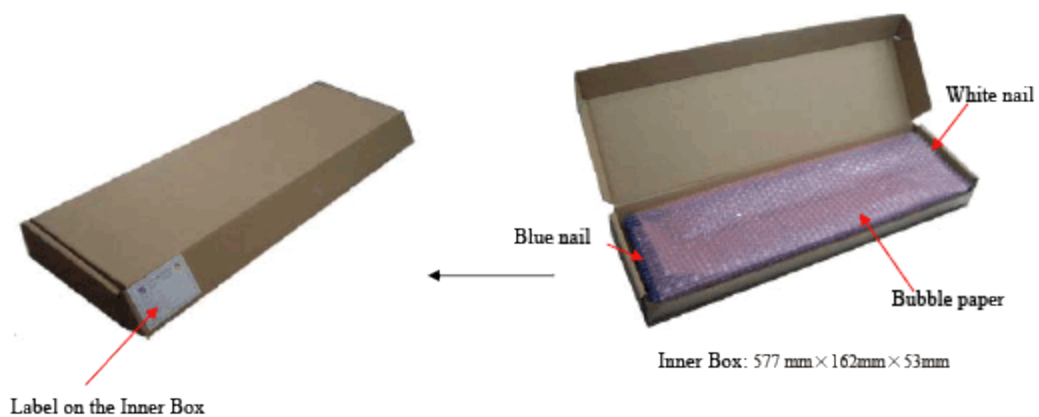

Common Packing: (5 inner boxes/carton)