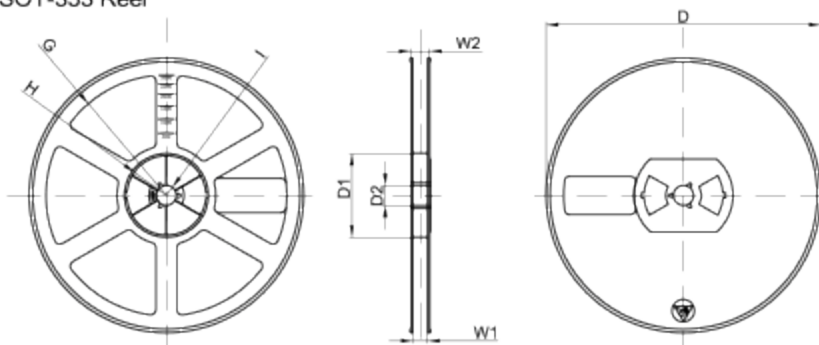

SOT-353 Reel

Dimensions are in millimeter

Reel Option	D	D1	D2	G	H	I	W1	W2
7" Dia	Ø178.00	54.40	13.00	R78.00	R25.50	R65.50	9.50	12.30
Tolerance	+/-2	+/-1	+/-1	+/-1	+/-1	+/-1	+/-1	+/-1

REEL	Reel Size	Box	Box Size(mm)	Carton	Carton Size(mm)	G.W.(kg)
3000 pcs	7 inch	45,000 pcs	203×203×195	180,000 pcs	438×438×220