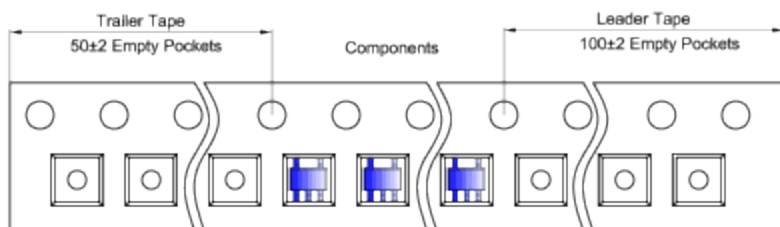

SOT-353 Tape Leader and Trailer