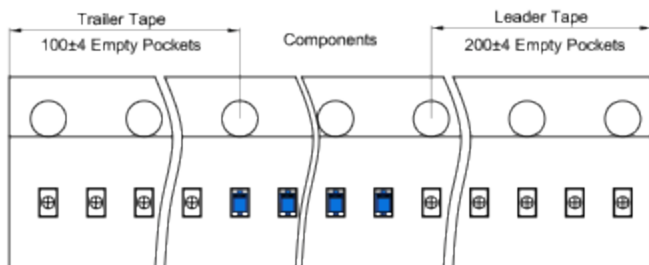

SOD-923 Tape Leader and Trailer