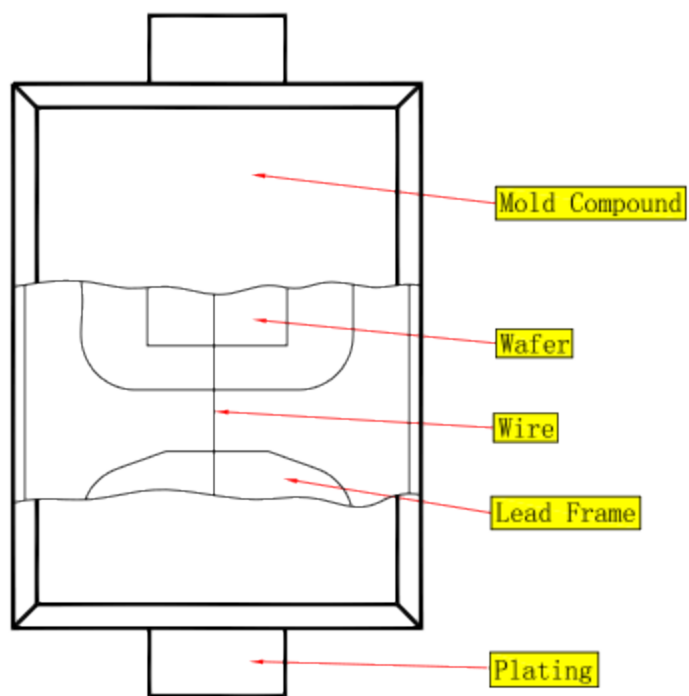

- 技术要求**
1. 塑封体尺寸: 0.80×0.60;
  2. 未注公差为: ±0.05;
  3. 所有单位为: mm。

中心距: 0.90  
脚宽: 0.10  
焊盘宽: 0.20  
脚长: 0.20  
焊盘长: 0.32

媒体编号

镀涂

旧底图总号

SOD-923  
焊盘

底图总号

更改标记	数量	更改单号	签名	日期

正面

侧面

#### Packaging Description:

SOD-923 parts are shipped in tape. The carrier tape is made from a dissipative (carbon filled) polycarbonate resin. The cover tape is a multilayer film (Heat Activated Adhesive in nature) primarily composed of polyester film, adhesive layer, sealant, and anti-static sprayed agent. These reeled parts in standard option are shipped with 8,000 units per 7" or 17.8cm diameter reel. The reels are clear in color and is made of polystyrene plastic (anti-static coated).