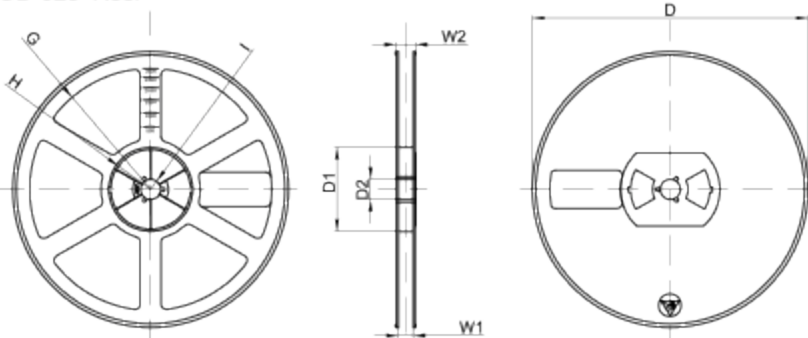

SOD-923 Reel

Dimensions are in millimeter								
Reel Option	D	D1	D2	G	H	I	W1	W2
7" Dia	Ø178.00	54.40	13.00	R78.00	R25.60	R6.50	9.50	12.30
Tolerance	+/-2	+/-1	+/-1	+/-1	+/-1	+/-1	+/-1	+/-1

REEL	Reel Size	Box	Box Size(mm)	Carton	Carton Size(mm)	G.W.(kg)
8000 pcs	7 inch	120,000 pcs	203×203×195	480,000 pcs	438×438×220