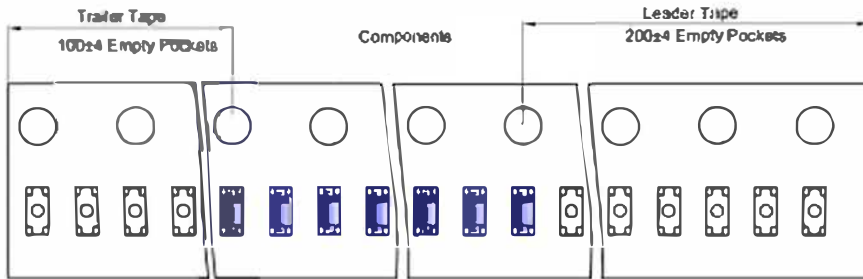

SOD-523 Tape Leader and Trailer