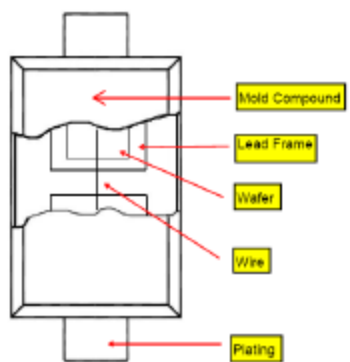

中心距: 1.42
 脚宽: 0.20
 焊盘宽: 0.60
 脚长: 0.30
 焊盘长: 0.70

技术要求

1. 塑封体尺寸 1.20×0.80 ;
2. 未注公差为: ± 0.05 ;
3. 所有单位为: mm.

媒体编号

镀涂

旧底图总号

底图总号

更改标记	数量	更改单号	签名	日期
设计				
审核				
工艺				

SOD-523
焊盘

等级标记

版本号

比例

20:1

日期

签名

标准化
批准

第 1 张 共 1 张

江苏长电科技股份有限公司

SOD-523 Tape and reel

SOD-523 Embossed Carrier Tape

Packaging Description:
 SOD-523 parts are shipped in tape. The carrier tape is made from a dissipative (carbon filled) polycarbonate reel in. The cover tape is a multilayer film (Heat Activated Adhesive in nature) primarily composed of polyester film, adhesive layer, sealant, and anti-static sprayed agent. These reeled parts in standard option are shipped with 8,000 units per 7" or 17.8cm diameter reel. The reels are clear in color and is made of polystyrene plastic (anti-static coated).

Dimensions are in millimeter										
Part type	A	B	C	d	E	F	P0	P	P1	W
SOD-523	0.9	1.94	0.73	Ø1.50	1.75	3.50	4.00	2.00	2.00	8.00
(Tolerances)	+/-0.05	+/-0.05	+/-0.05	+/-0.1	+/-0.1	+/-0.1	+/-0.1	+/-0.1	+/-0.1	+0.3/-0.1