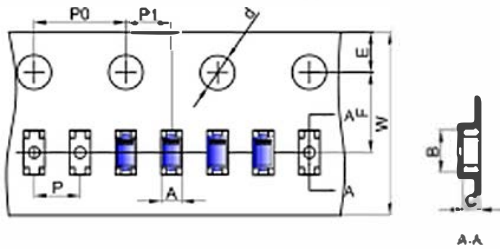

中心距: 1.42
 脚宽: 0.20
 焊盘宽: 0.60
 脚长: 0.30
 焊盘长: 0.70

技术要求

1. 塑封体尺寸 1.20×0.80 ;
2. 未注公差为: ± 0.05 ;
3. 所有单位为: mm.

媒体编号

镀涂

旧底图总号

底图总号

更改标记	数量	更改单号	签名	日期
设计				
审核				
工艺				

第 1 张 共 1 张

江苏长电科技股份有限公司

SOD-523 Tape and reel

SOD-523 Embossed Carrier Tape

Packaging Description:
 SOD-523 parts are shipped in tape. The carrier tape is made from a dissipative (carbon filled) polycarbonate reel in. The cover tape is a multilayer film (Heat Activated Adhesive in nature) primarily composed of polyester film, adhesive layer, sealant, and anti-static sprayed agent. These reeled parts in standard option are shipped with 8,000 units per 7" or 17.8cm diameter reel. The reels are clear in color and is made of polystyrene plastic (anti-static coated).

Dimensions are in millimeter										
Part type	A	B	C	d	E	F	P0	P	P1	W
SOD-523	0.9	1.94	0.73	Ø1.50	1.75	3.50	4.00	2.00	2.00	8.00
(Tolerances)	+/-0.05	+/-0.05	+/-0.05	+/-0.1	+/-0.1	+/-0.1	+/-0.1	+/-0.1	+/-0.1	+0.3/-0.1