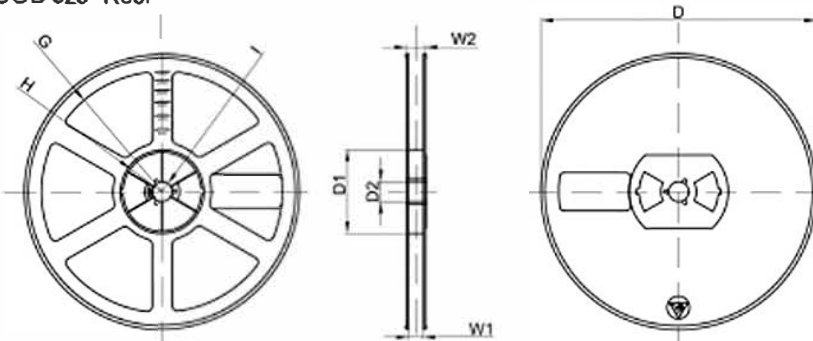

中心距: 1.42
 脚宽: 0.20
 焊盘宽: 0.60
 脚长: 0.30
 焊盘长: 0.70

技术要求

1. 塑封体尺寸 1.20×0.80 ;
2. 未注公差为: ± 0.05 ;
3. 所有单位为: mm.

媒体编号

镀涂

旧底图总号

底图总号

更改标记	数量	更改单号	签名	日期
设计				
审核				
工艺				

第 1 张 共 1 张

江苏长电科技股份有限公司

SOD-523 Tape and reel

SOD-523 Embossed Carrier Tape

Packaging Description:
 SOD-523 parts are shipped in tape. The carrier tape is made from a dissipative (carbon filled) polycarbonate reel in. The cover tape is a multilayer film (Heat Activated Adhesive in nature) primarily composed of polyester film, adhesive layer, sealant, and anti-static sprayed agent. These reeled parts in standard option are shipped with 8,000 units per 7" or 17.8cm diameter reel. The reels are clear in color and is made of polystyrene plastic (anti-static coated).

Dimensions are in millimeter										
Part type	A	B	C	d	E	F	P0	P	P1	W
SOD-523	0.9	1.94	0.73	Ø1.50	1.75	3.50	4.00	2.00	2.00	8.00
(Tolerances)	+/-0.05	+/-0.05	+/-0.05	+/-0.1	+/-0.1	+/-0.1	+/-0.1	+/-0.1	+/-0.1	+0.3/-0.1

SOD-523 Tape Leader and Trailer

SOD-523 Reel

Dimensions are in millimeter								
Reel Option	D	D1	D2	G	H	I	W1	W2
7" Dia	Ø178.00	Ø4.40	13.00	R78.00	R25.40	R8.00	9.50	12.50
Tolerance	+/-2	+/-1	+/-1	+/-1	+/-1	+/-1	+/-1	+/-1